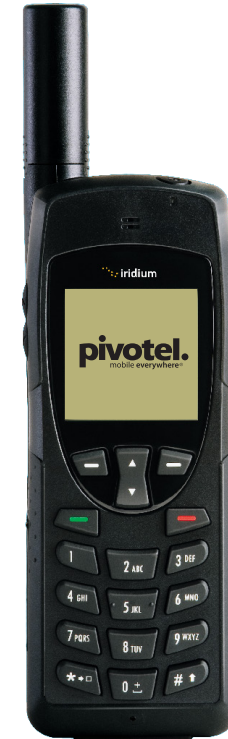

9555 Handset

The Pivotel Iridium 9555 handset gives you the freedom to have a mobile phone where normal mobile phones don't work. Unlike land based networks, the handset is simply operated by ensuring you have a clear view of the sky and the satellites above. Deploy the retractable antenna, dial the number, and press call.

Send and receive SMS, access your voicemail, store numbers in the phonebook and customise your phone settings, just as if you were using a standard mobile phone.

Why Pivotel?

As Australia's leading Mobile Satellite Service Provider, and a licensed mobile network operator, only Pivotel's Iridium service provides:

- Standard 04XX mobile phone numbers
- Low satellite call rates.
- Familiar dialling for outgoing calls in Australia
- Callers to you pay standard call-to-mobile rates
- A dedicated team of customer care specialists based in Australia

Terms and conditions. Reception limitations and some exclusion zones apply. A clear view of the sky is required for operation in satellite mode. Australian coverage includes all island territories with exception of Antarctica.

Pivotel Satellite Pty Limited
Locked Bag 100, Southport
QLD 4215, Australia
www.pivotel.com.au

1300 882 448
fax (07) 5630 3030
email mail@pivotel.com.au
abn 81 099 917 398

**Pivotel Iridium 9555
Handset & Accessories**
Satellite voice and data enabled phone