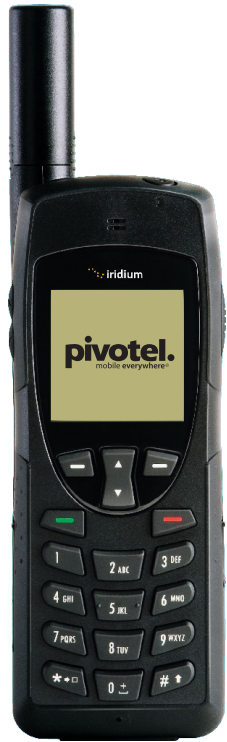

## 9555 Handset

The Pivotel Iridium 9555 handset gives you the freedom to have a mobile phone where normal mobile phones don't work. Unlike land based networks, the handset is simply operated by ensuring you have a clear view of the sky and the satellites above. Deploy the retractable antenna, dial the number, and press call.

**Pivotel Iridium 9555  
Handset & Accessories**  
Satellite voice and data enabled phone

# Pivotal Iridium 9555

Handset features	
	Compact design for portability
	Intuitive user interface
	Up to 30 hours standby time
	4 hours talk time
	Integrated speaker phone
	SMS messaging capability
	Water, shock and dust resistance
The 9555 kit includes:	
	9555 handset
	AC Travel Charger
	Car Charger
	International Plug Kit
	Rechargeable Li-ion Battery
	Personal Handsfree Earpiece
	Leather Holster
	USB to Mini USB Data Cable
	Patch Antenna
	User Guide (English)
	Antenna Adapter Assembly